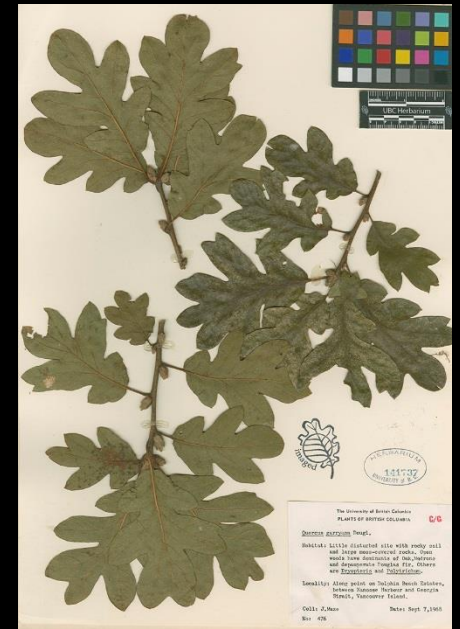

ELAEAGNACEAE

Elaeagnus angustifolia

Russian-olive

HIPPOCASTANACEAE
Aesculus hippocastanum
horsechestnut

© S. Selbering, UNC Herbarium

www.jinurphoto.cz

© Jiří Bohdal

MAGNOLIACEAE

Liriodendron tulipifera

yellow-poplar

PINACEAE
Abies concolor
white fir

HYDRANGEACEAE
Philadelphus lewisii
mockorange

PINACEAE
Picea abies
Norway spruce

PINACEAE
Pinus sylvestris
Scots pine

TILIACEAE

Tilia americana

American linden, American basswood

ROSACEAE
Malus fusca
Oregon crabapple

SALICACEAE

Populus nigra var. *italica* (Lombardy poplar)

FAGACEAE
Quercus garryana
Oregon white oak

Links:

Virginia Tech Tree ID webpage: