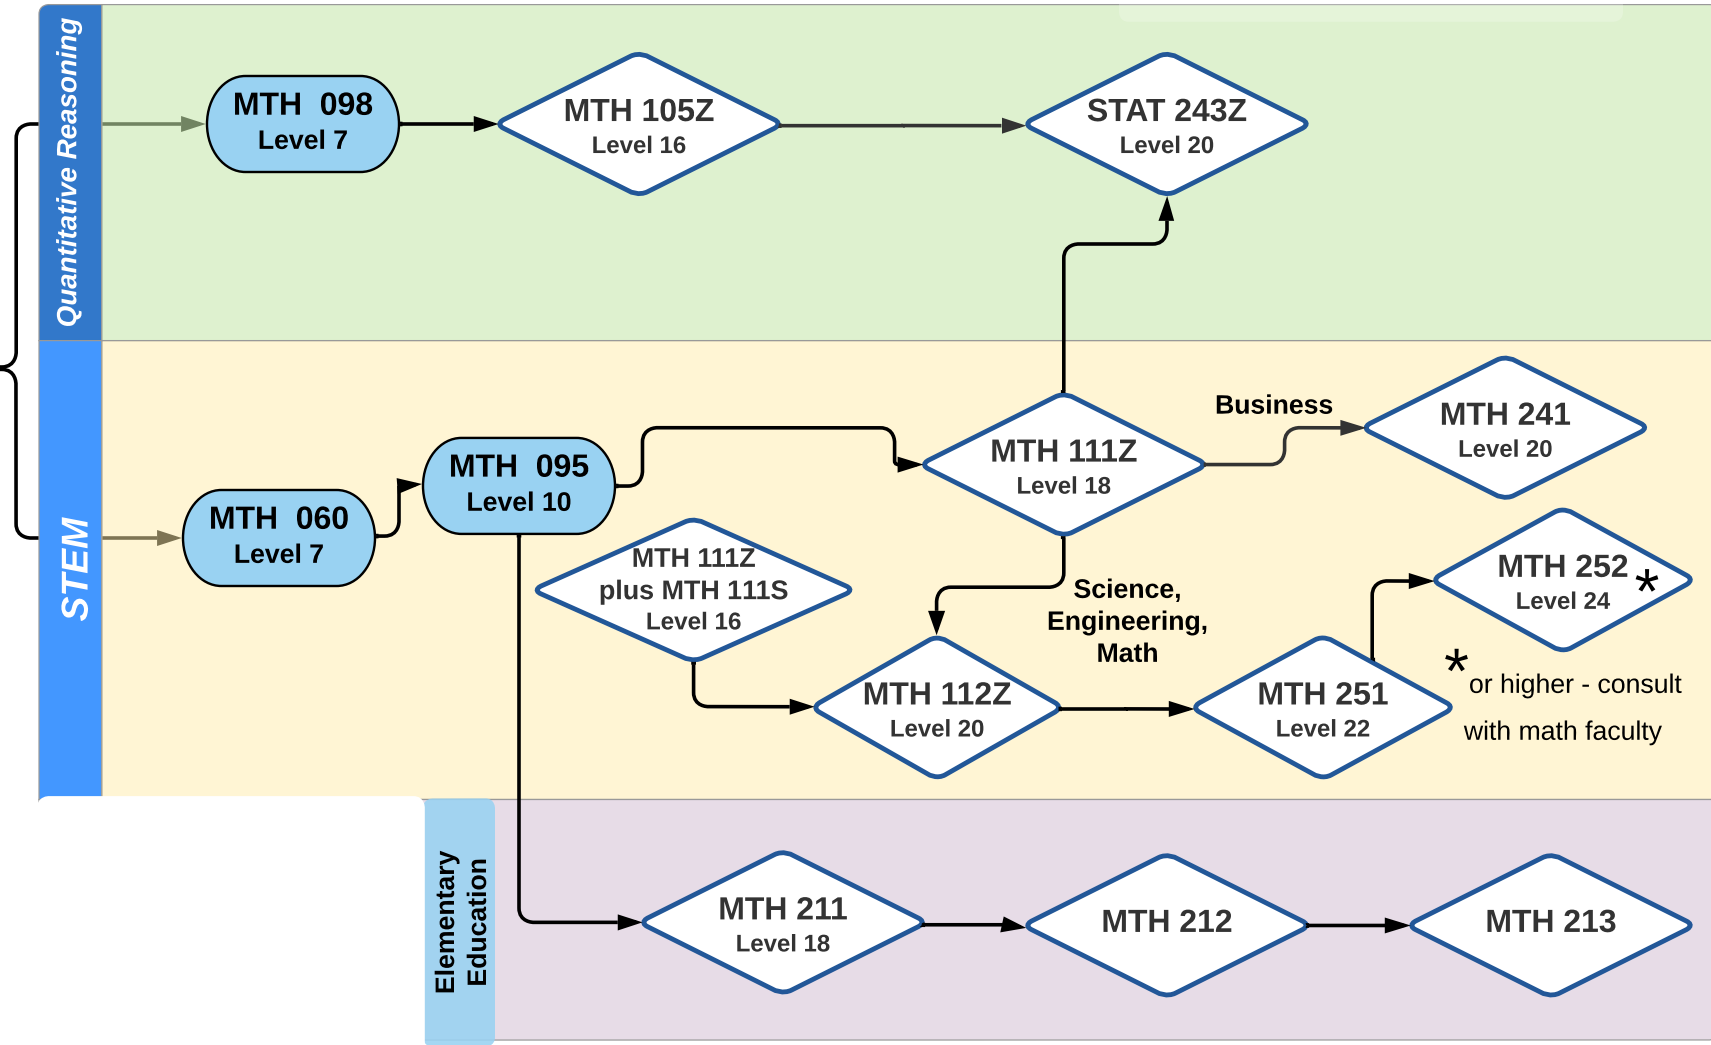

# 2024 - 25 Transfer Degree Math Paths

for students planning to transfer to a 4-year institution

"Level" refers to Math Placement Level

**\*\*Click on the course number to link to the course description.**

# Career and Technical Program Computation Paths

for students planning to finish their CTE degree/certificate at COCC

"Level" refers to Math Placement Level

**\*\*Click on the course number to link to the course description.**