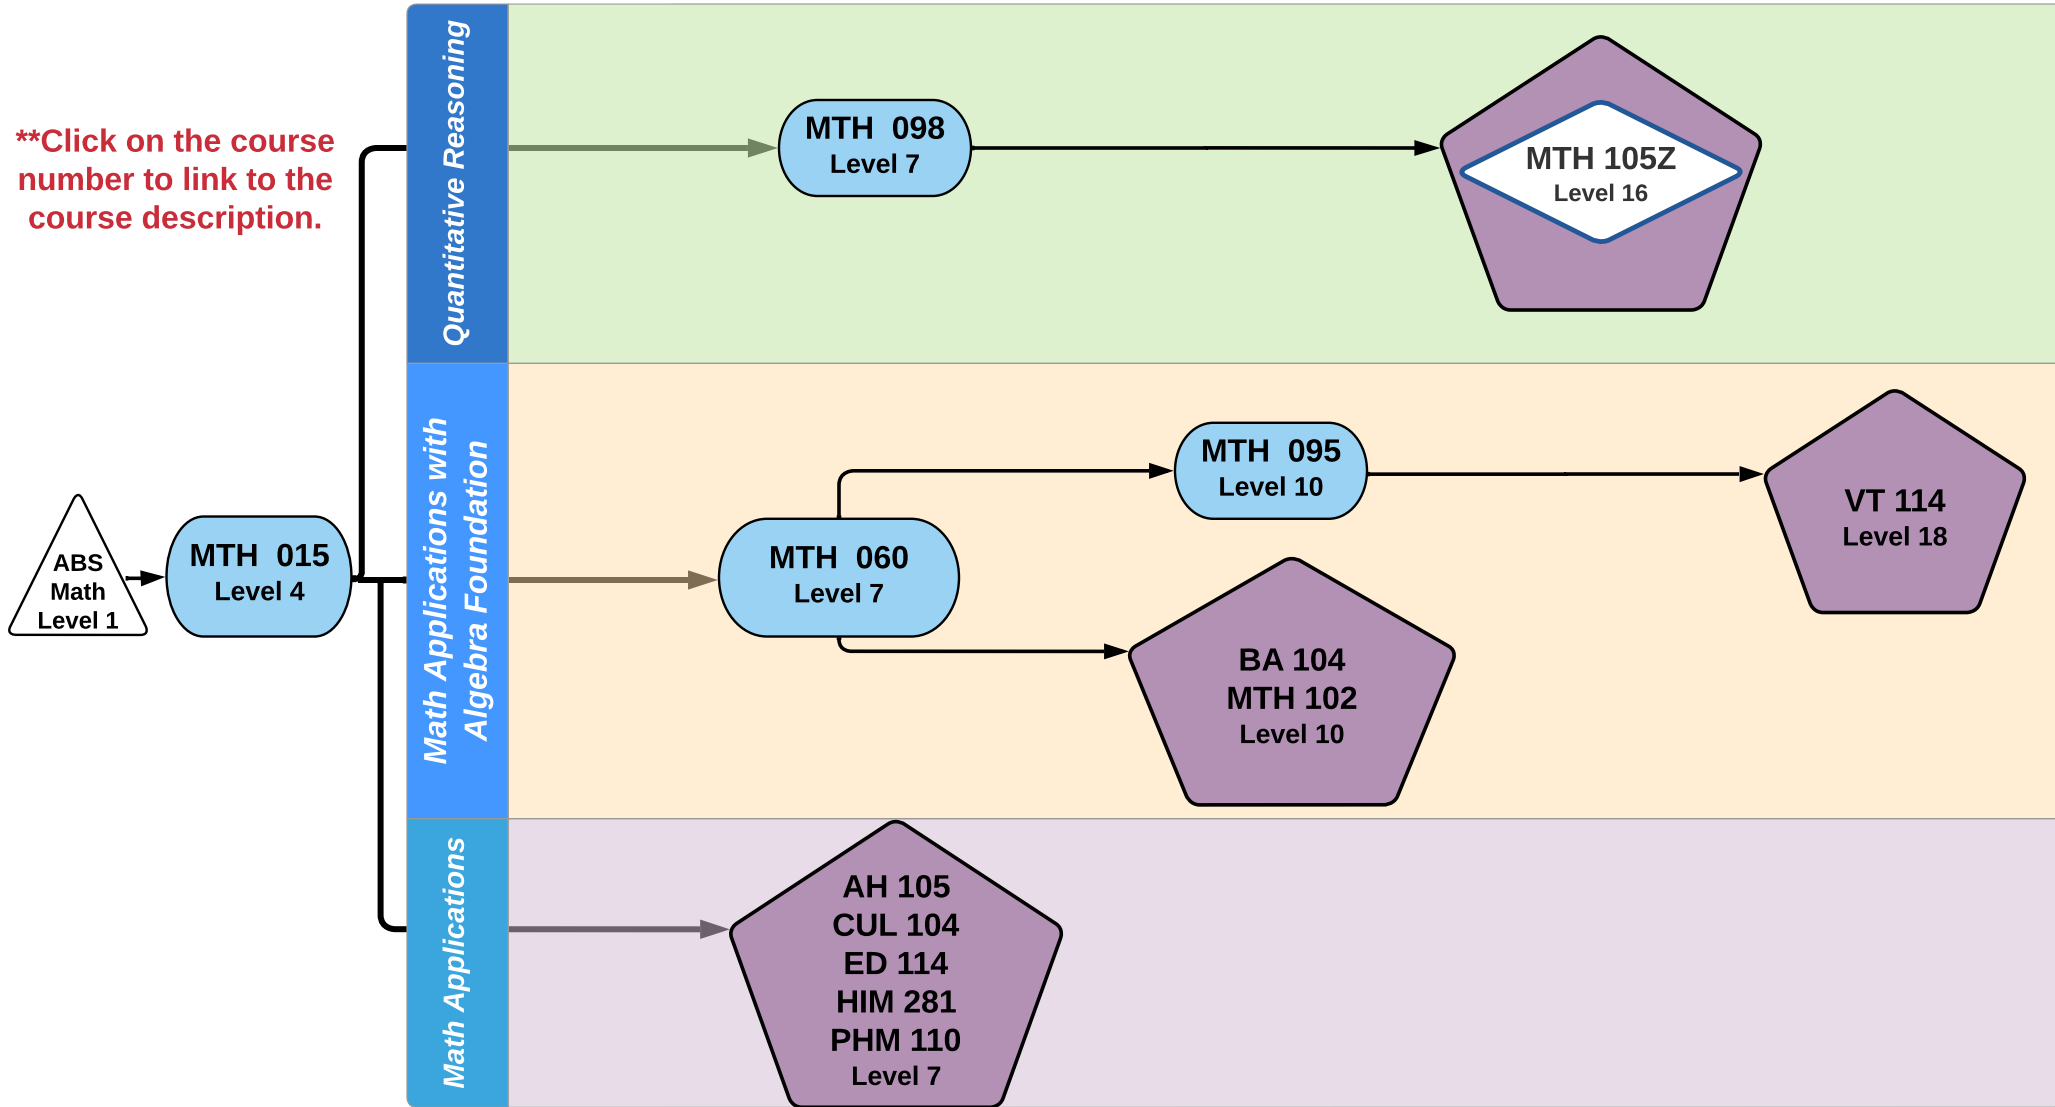

# 2024 - 25 Transfer Degree Math Paths

for students planning to transfer to a 4-year institution

"Level" refers to Math Placement Level

**\*\*Click on the course number to link to the course description.**

# Career and Technical Program Computation Paths

for students planning to finish their CTE degree/certificate at COCC

"Level" refers to Math Placement Level

**\*\*Click on the course number to link to the course description.**