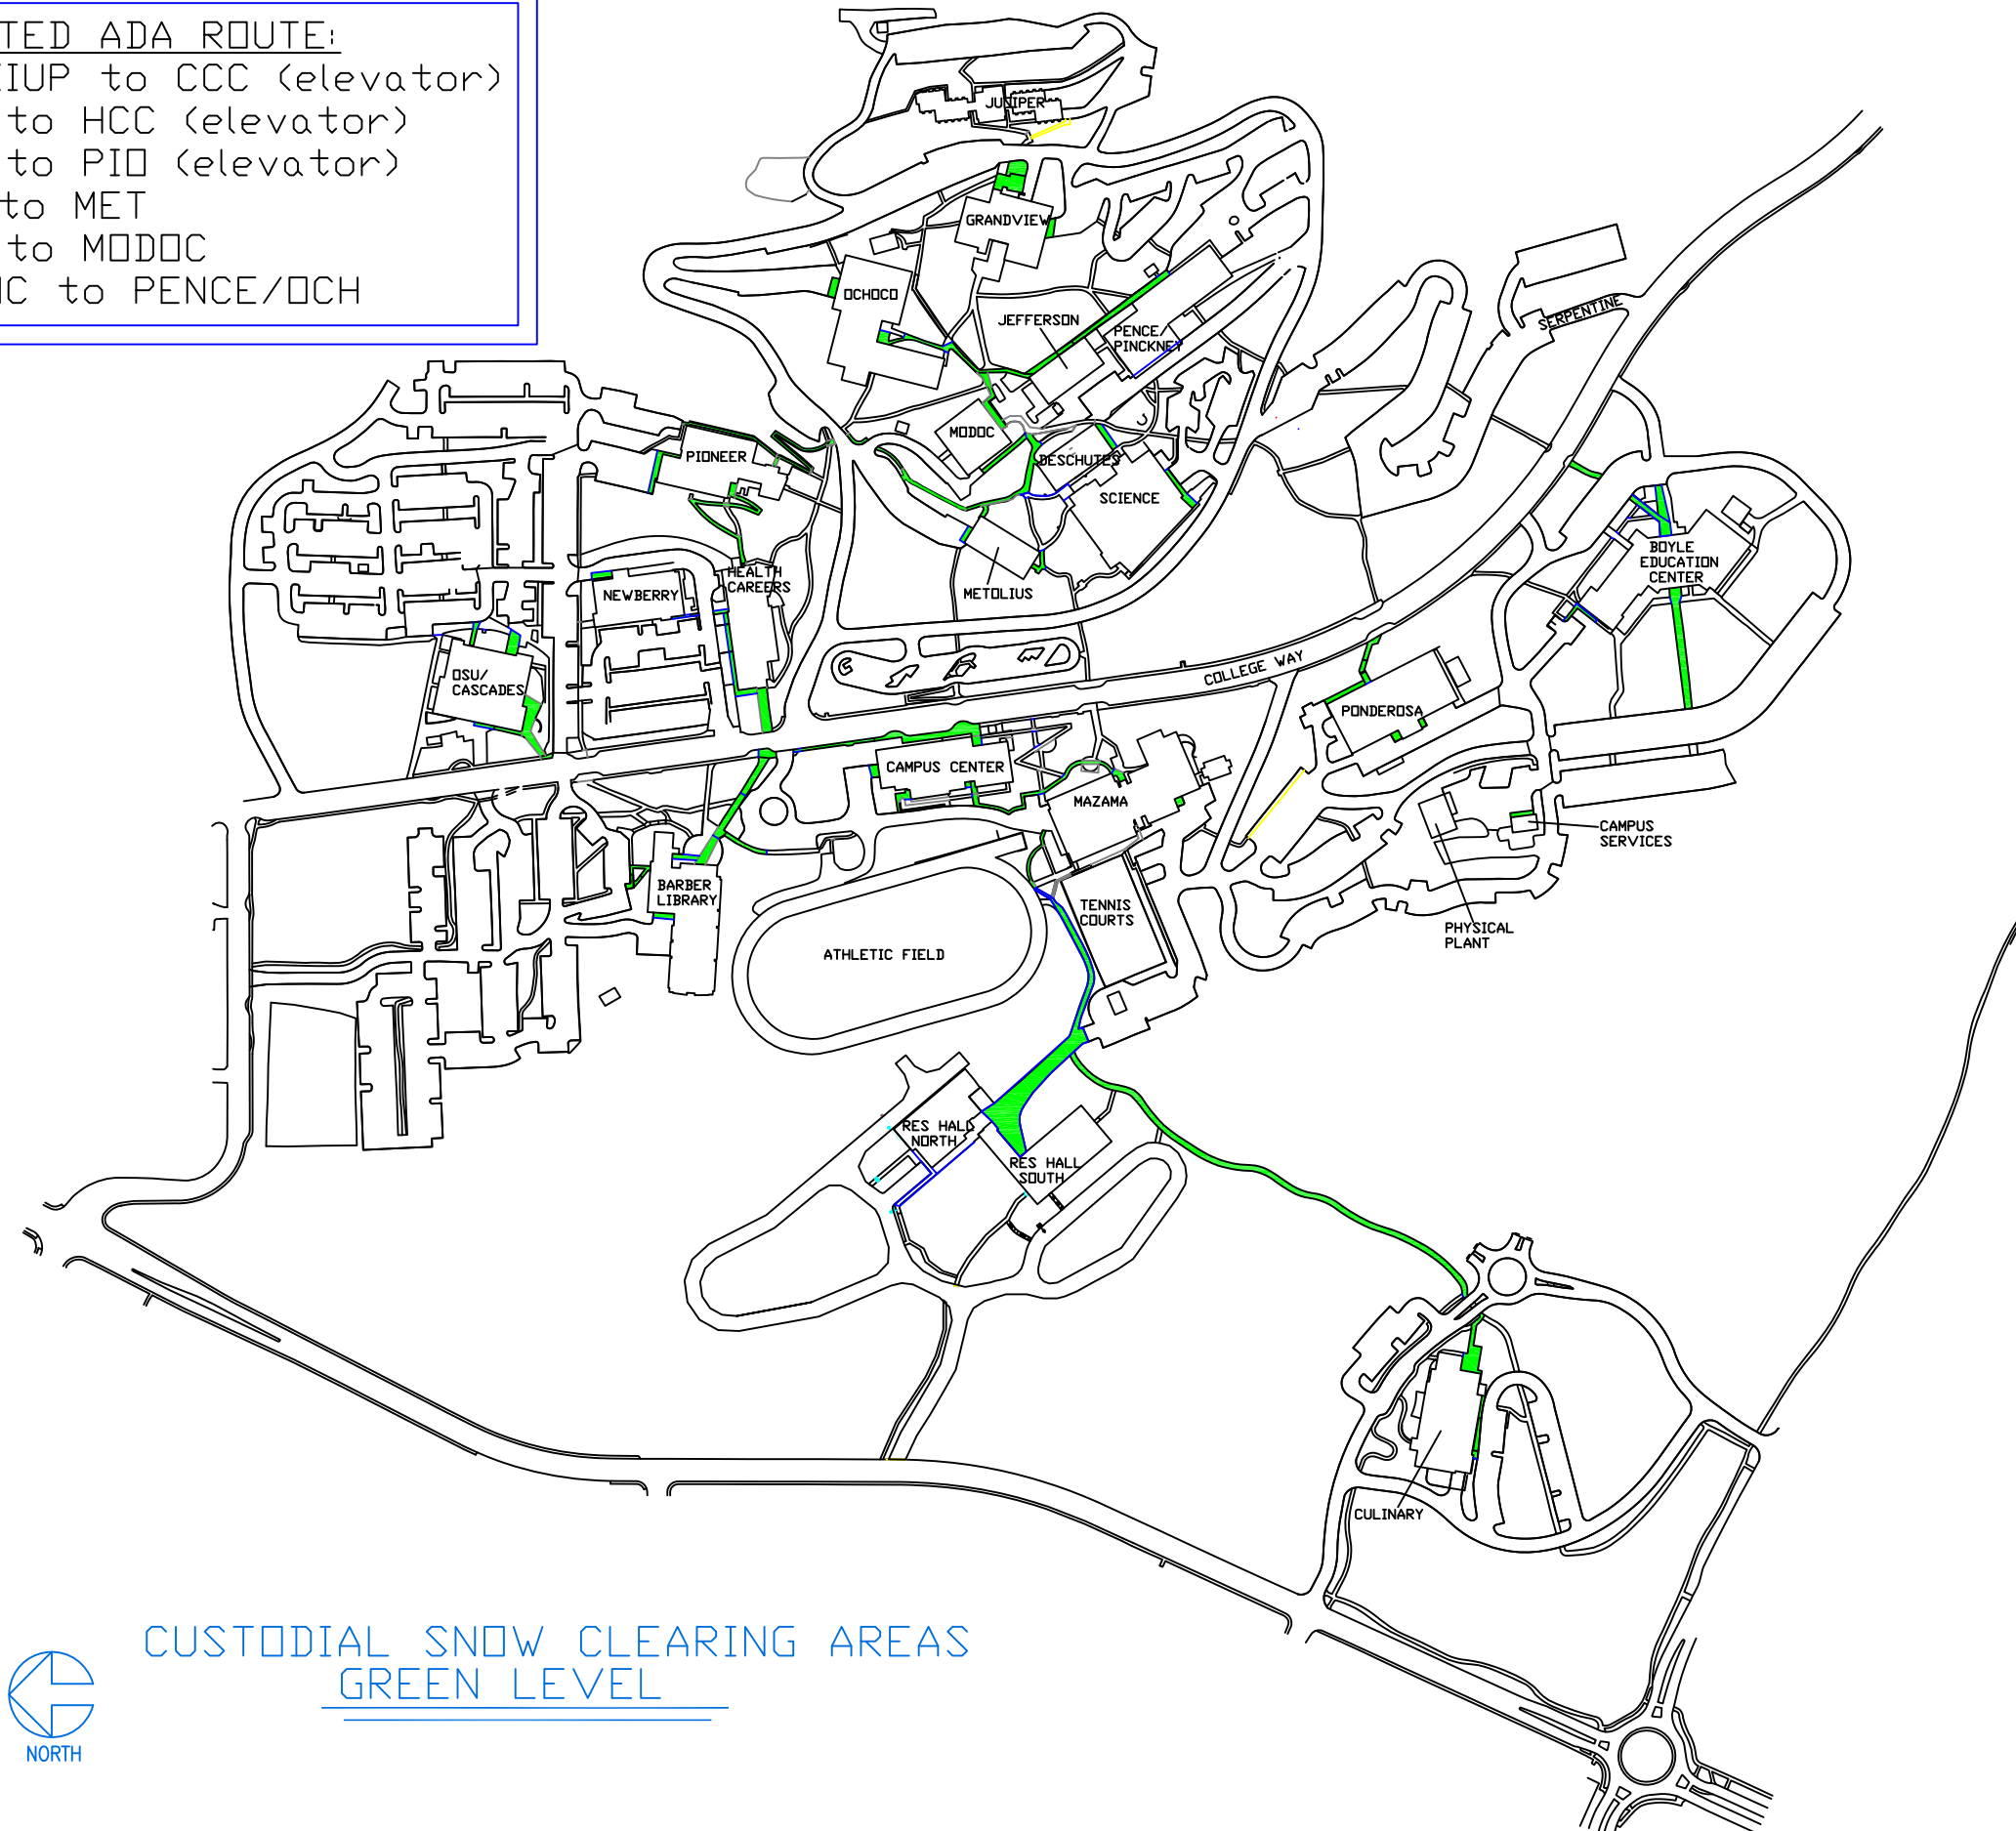

DESIGNATED ADA ROUTE:

- WICKIUP to CCC (elevator)
- CCC to HCC (elevator)
- HCC to PIO (elevator)
- PIO to MET
- MET to MODOC
- MODOC to PENCE/OCH

CUSTODIAL SNOW CLEARING AREAS
GREEN LEVEL

**CENTRAL OREGON
COMMUNITY COLLEGE**
2600 NW COLLEGE WAY
Bend, OR 97701
(541)383-7700

JOB NAME: SNOW REMOVAL COMPREHENSIVE PLAN
JOB ADDRESS: 2600 NW COLLEGE WAY, BEND, OR 97701
CONTRACTOR: N/A
ARCHITECT: N/A

NO.	REVISION	DATE

JOB NO: 14003
SCALE: N/A
DATE: 11-5-21
DRAWN BY: MB
CHECKED BY: S5.5
SHEET: 55.5