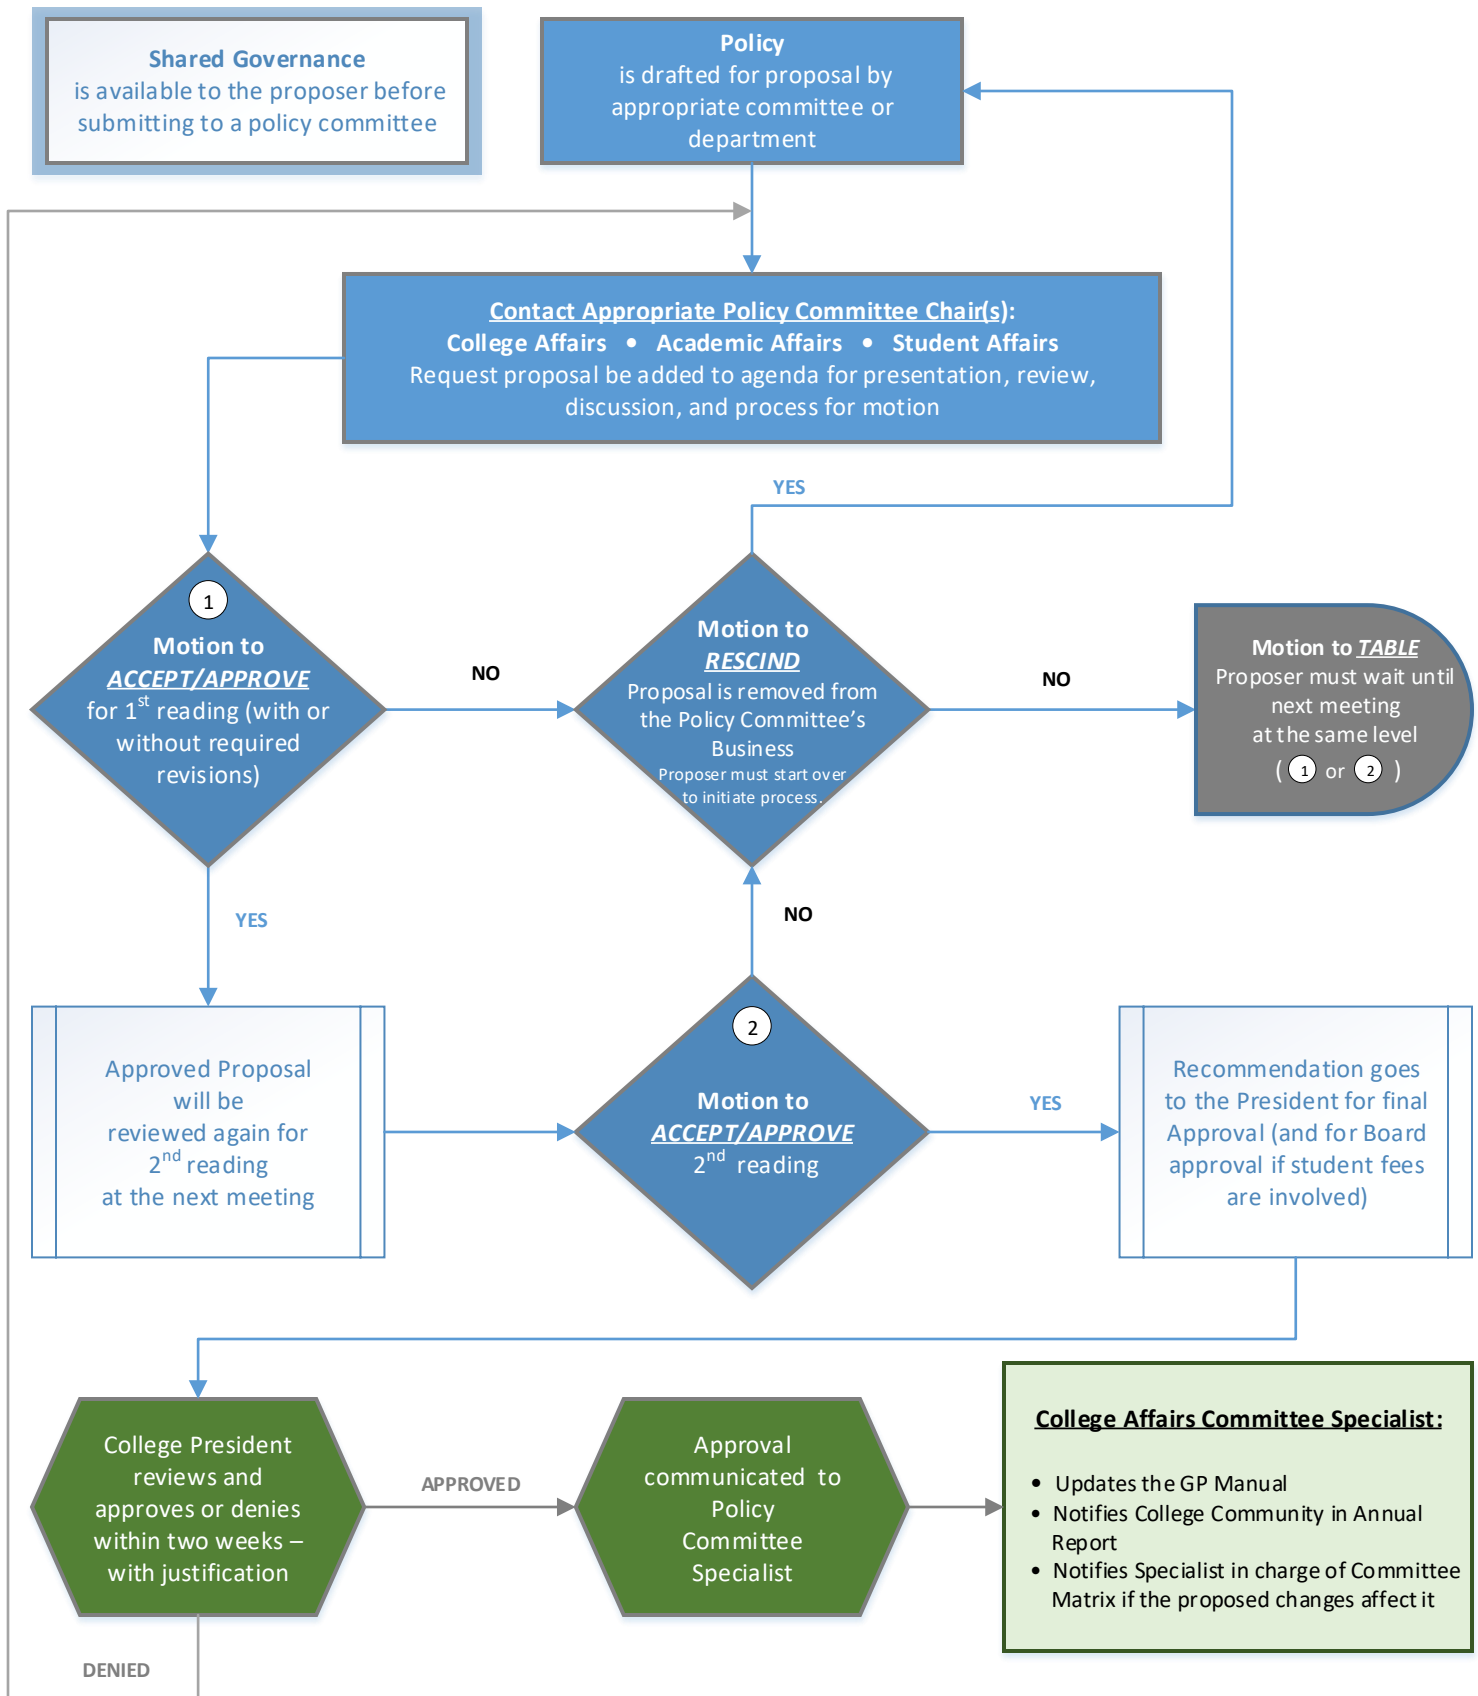

PROPOSALS TO CHANGE POLICY or PROCEDURES FLOW CHART

<https://www.cocc.edu/committees/>

Edits are made online annually to the COCC website Policy Manual:

<https://www.cocc.edu/policies>

Revised: 1-4-18