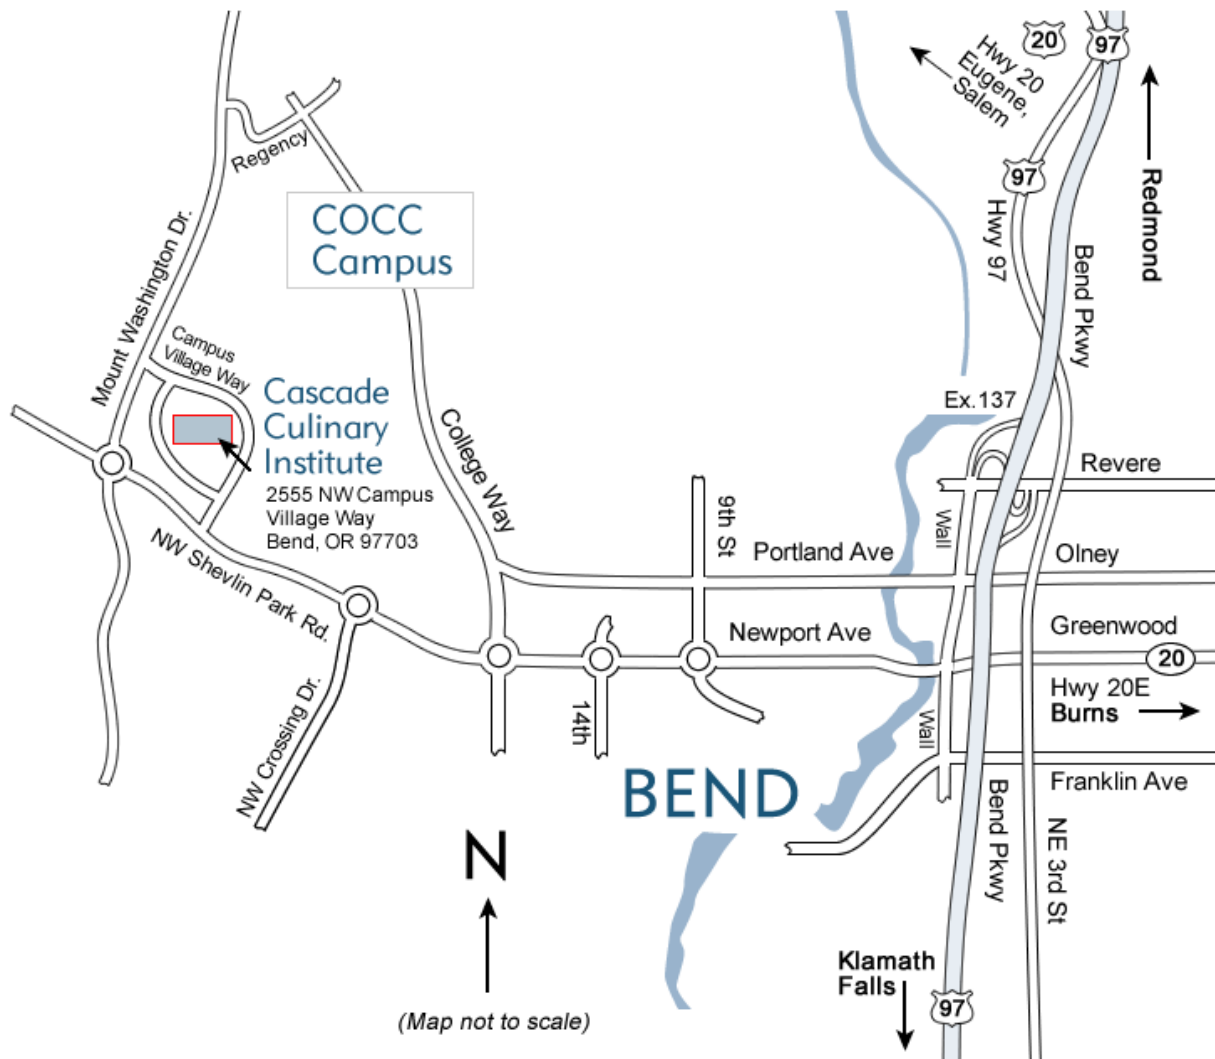

## Cascade Culinary Institute Map and Driving Directions

Cascade Culinary Institute and Elevation restaurant are located just southwest of COCC campus near the Shevlin Park Road and Mount Washington Drive roundabout.

**From Downtown Bend** - Head west on Greenwood/Newport Avenue. Continue through the Newport Ave/Shevlin Park Rd roundabout, go west 1 mile on NW Shevlin Park Rd. Turn right on Campus Village Way.

**From the COCC Campus, North Entrance** - Head North past the Health Careers Center and Barber Library. Turn left at Regency at the stop sign and go to Mt. Washington Drive. Turn left on Mount Washington and continue .4 miles. Turn left on Campus Village Way.

**From the COCC Campus, South Entrance** - Head south (downhill) on College Way. At the bottom of the hill, turn right at the Newport Ave/Shevlin Park Rd roundabout and go west one mile on NW Shevlin Park Road. Turn right on Campus Village Way.